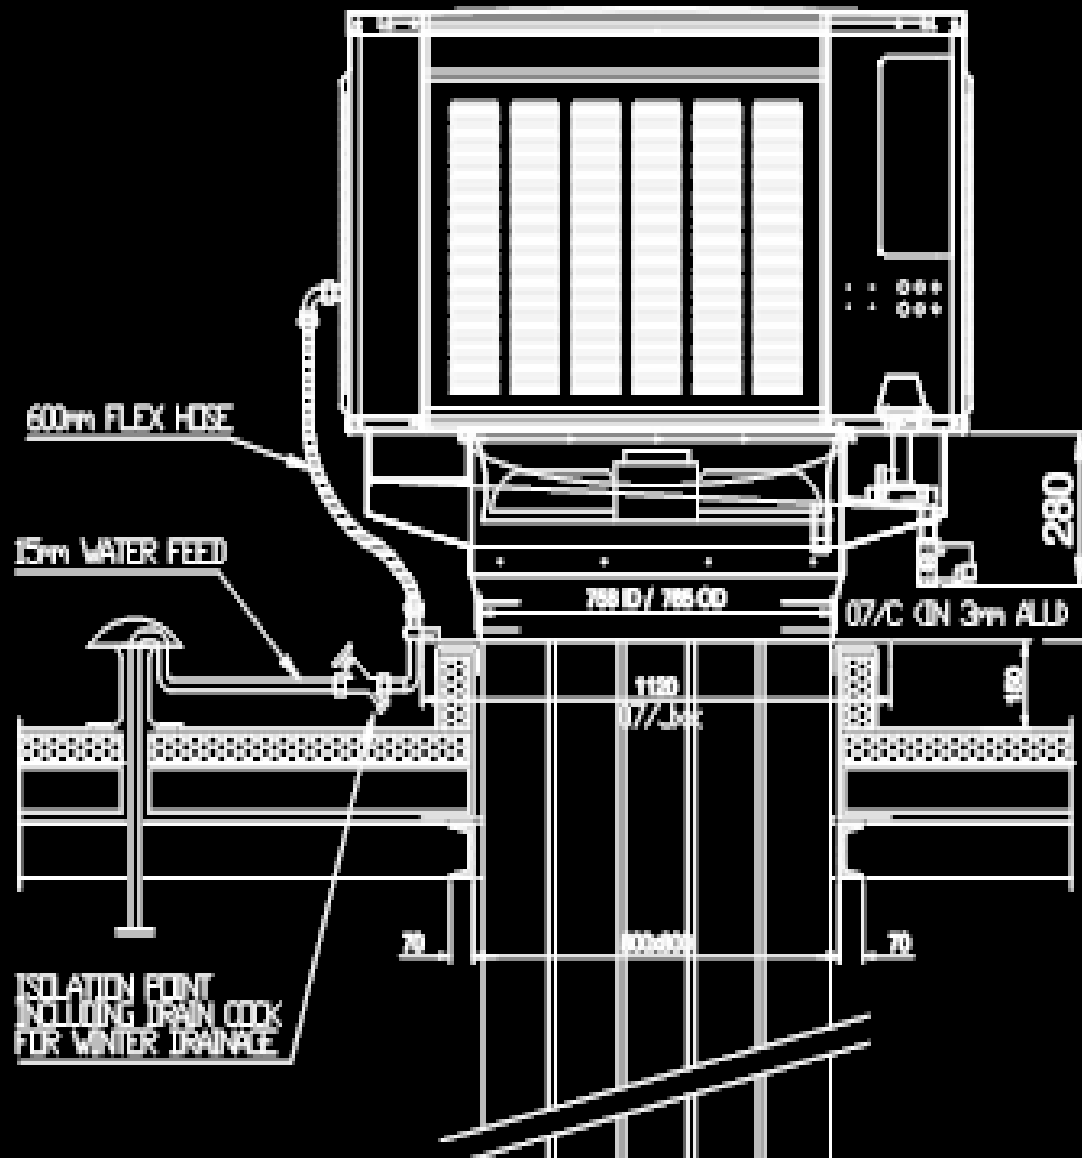

**FIXING ON '07 C' FLANGE  
WITH SIDE STIFFENER MOUNTING  
BASE ON A HORIZONTAL  
ROOF WITH A PURPOSE BUILT CURB**

**CoolStream  
10 + 16  
Mounting  
detail**

**enforced  
3mm Alu  
07C flange**